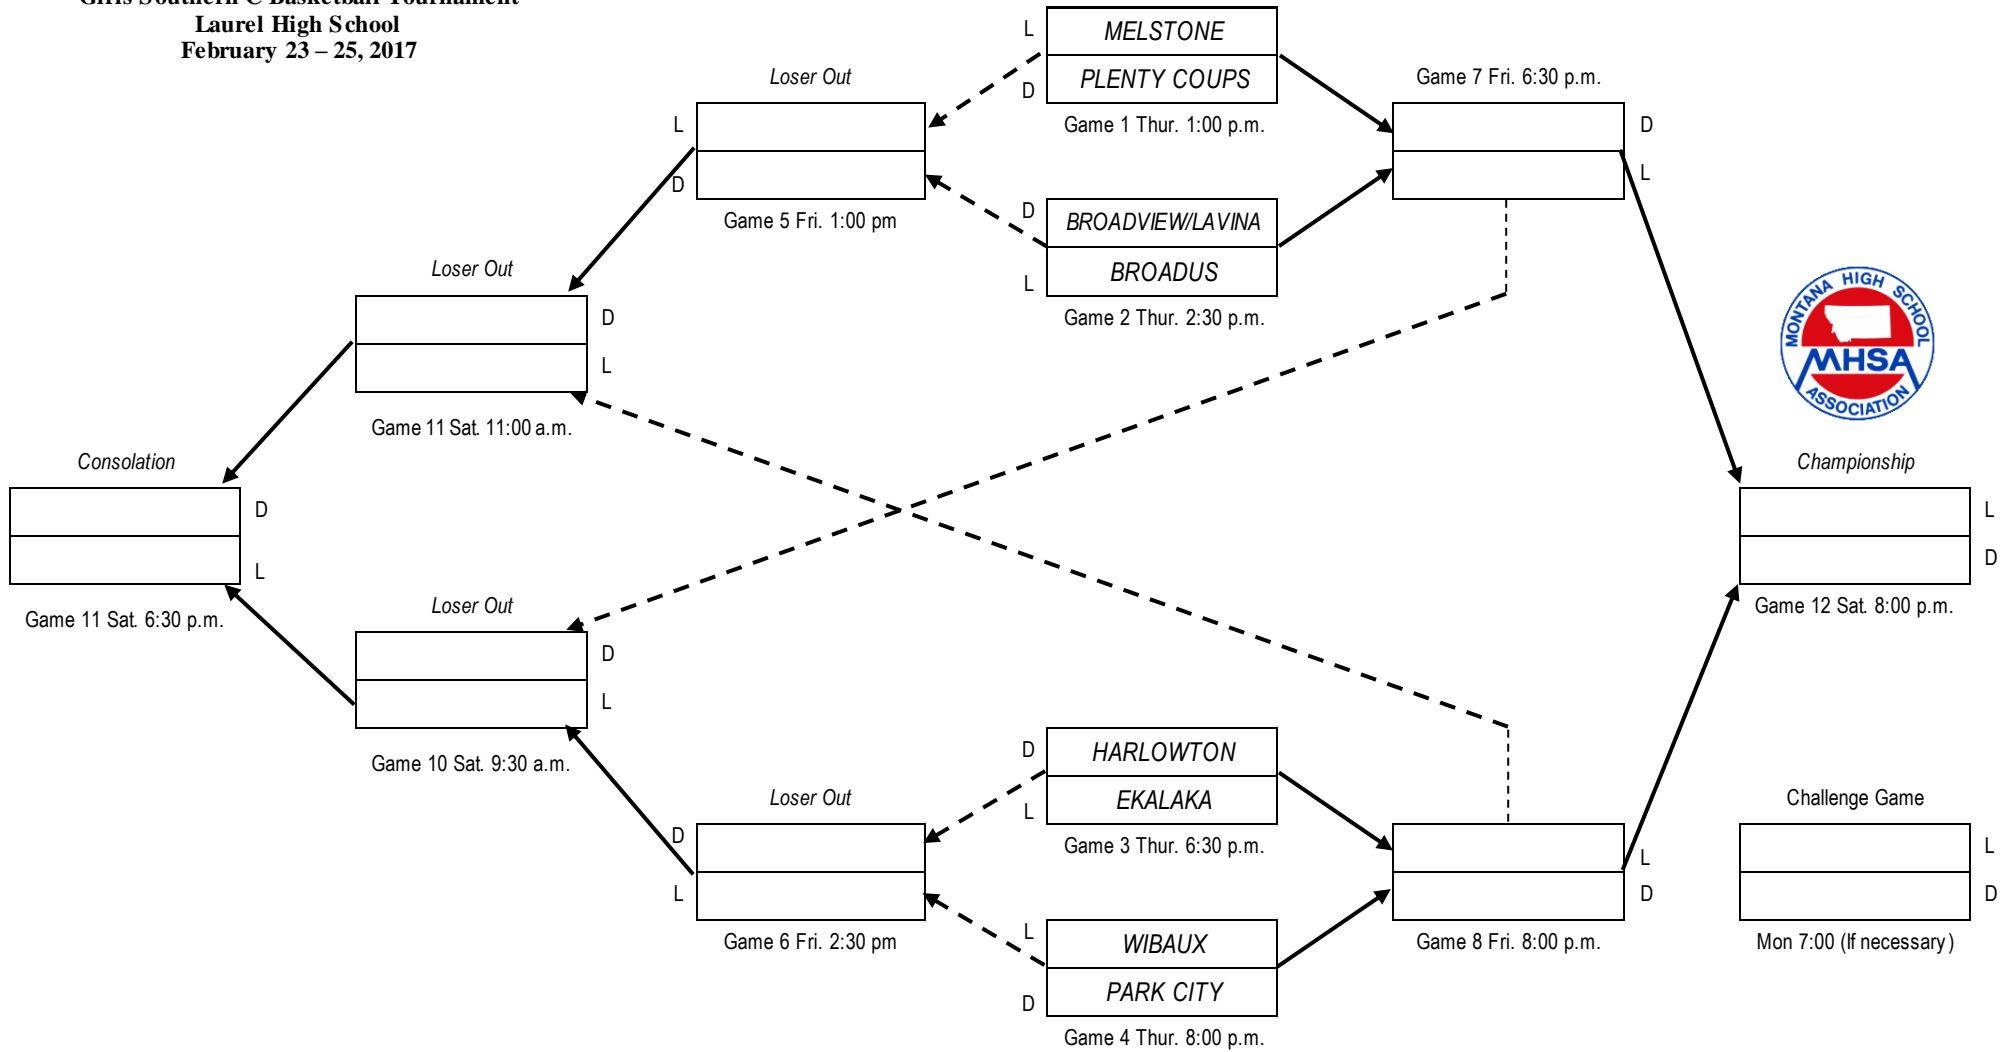

Montana High School Association
Girls Southern C Basketball Tournament
Laurel High School
February 23 – 25, 2017

Winners \longrightarrow

Losers \dashrightarrow

L = Light Uniform
D = Dark Uniform